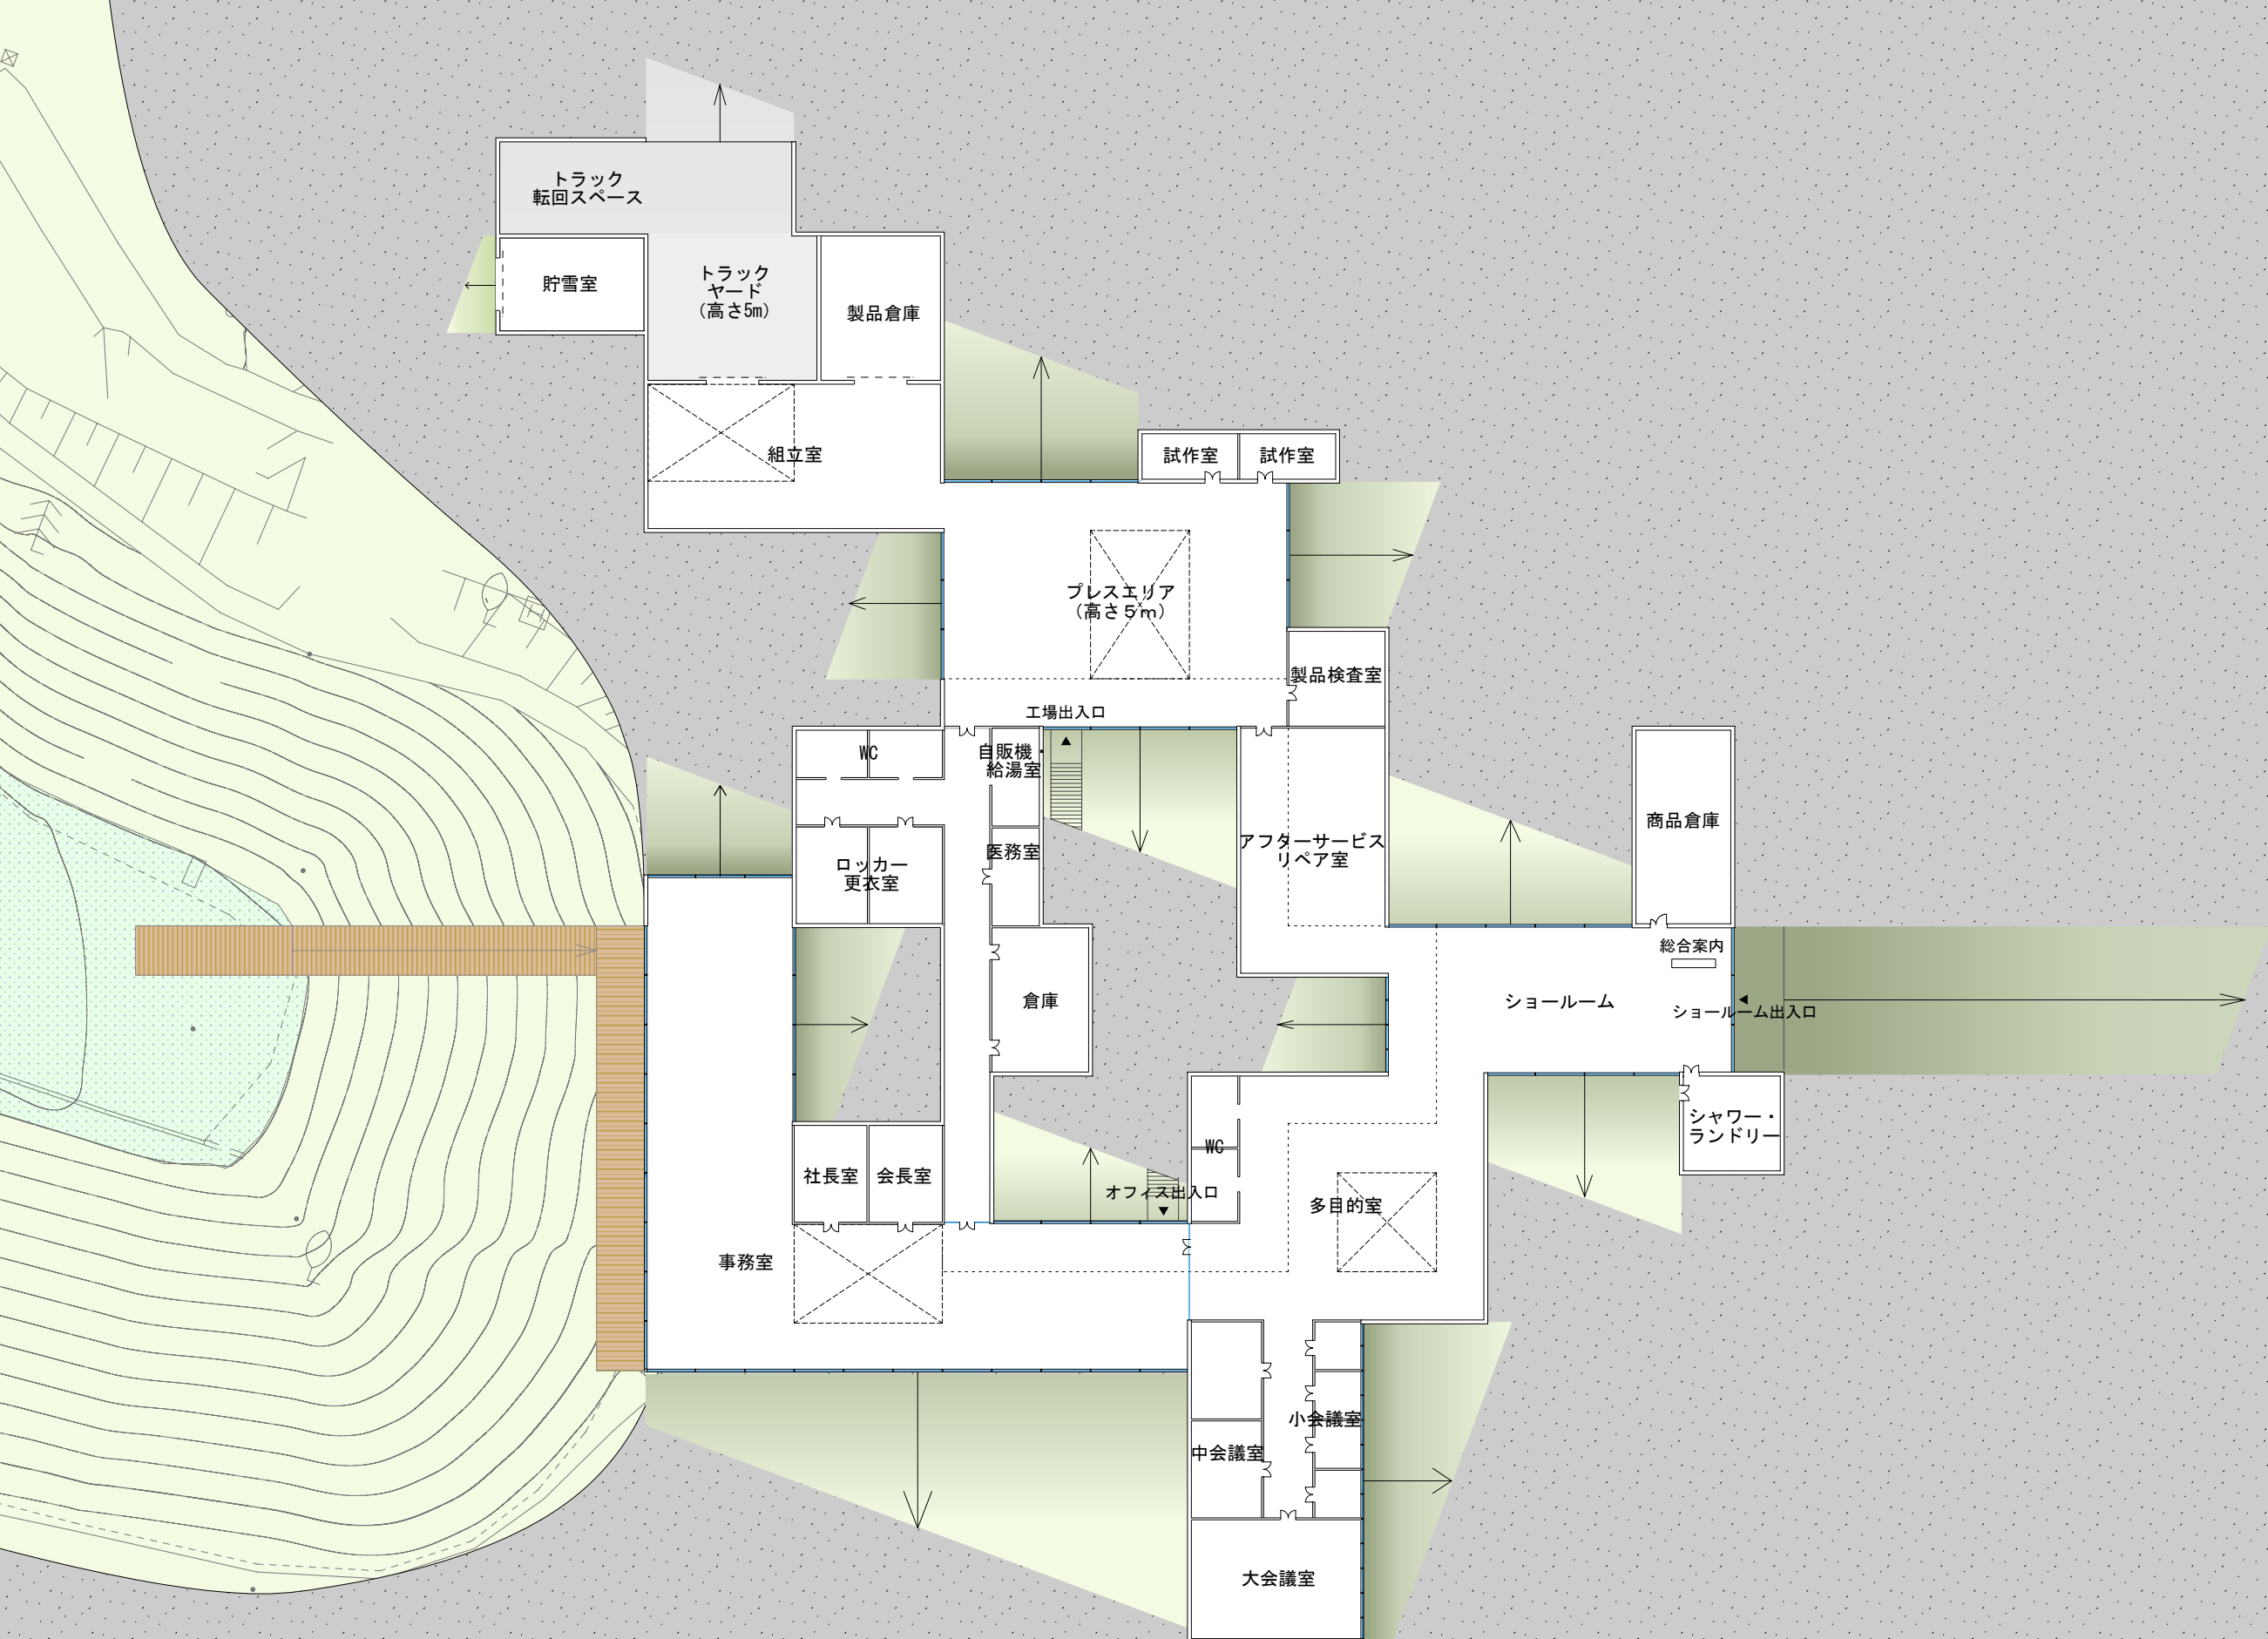

TRUCK TRAIL

CAMPSITE H
(24site)

CAMPSITE G
(21site)

TRUCK ENTRANCE

PARKING
(165 lot)

CAMPSITE A
(31site)

VIEW DECK

FISHING DECK

CAMPSITE F
(25site)

FISHING DECK

SHOWROOM ENTRANCE

CAMPSITE E
(7site)

CAMPSITE D
(20site)

CAMPSITE B
(42site)

CAMPSITE C
(80site)

OUTDOOR THEATER

S=1:2000

SITE PLAN

CAMPSITE

SHOWROOM

OFFICE

POND

SECTION 1

CAMPSITE

FACTORY

OFFICE

CAMPSITE

SECTION 2