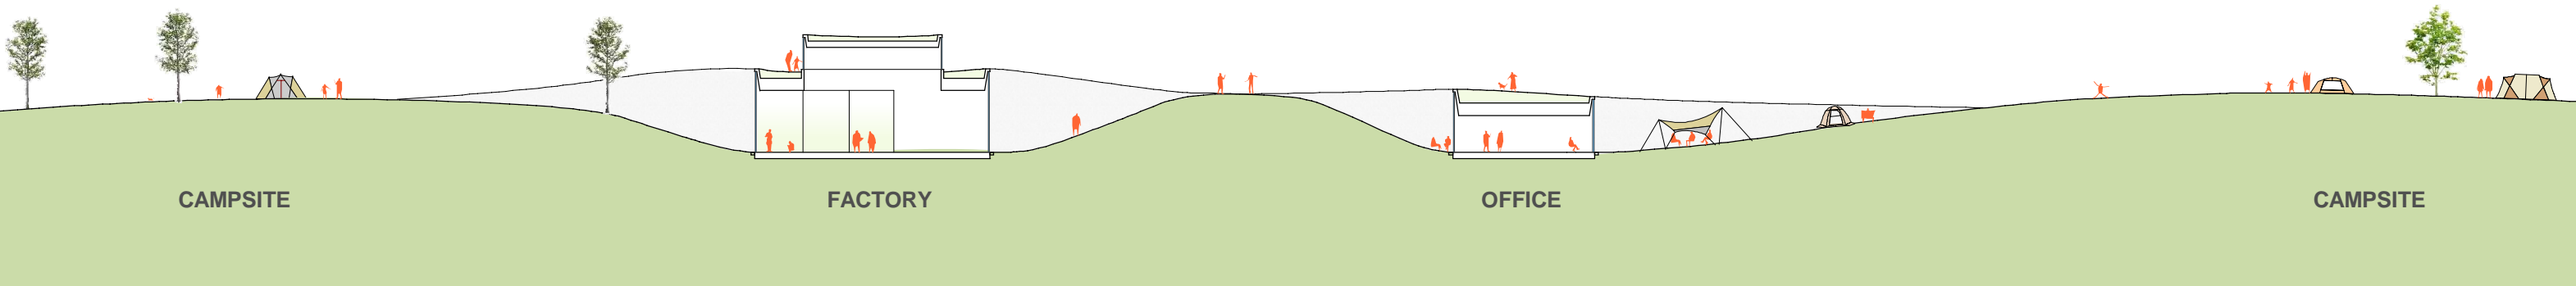

TRUCK TRAIL

CAMPSITE H
(24site)

CAMPSITE G
(21site)

TRUCK ENTRANCE

PARKING
(165 lot)

CAMPSITE A
(31site)

VIEW DECK

FISHING DECK

CAMPSITE F
(25site)

FISHING DECK

SHOWROOM ENTRANCE

CAMPSITE E
(7site)

CAMPSITE D
(20site)

CAMPSITE B
(42site)

CAMPSITE C
(80site)

OUTDOOR THEATER

S=1:2000

SITE PLAN

CAMPSITE

SHOWROOM

OFFICE

POND

SECTION 1

CAMPSITE