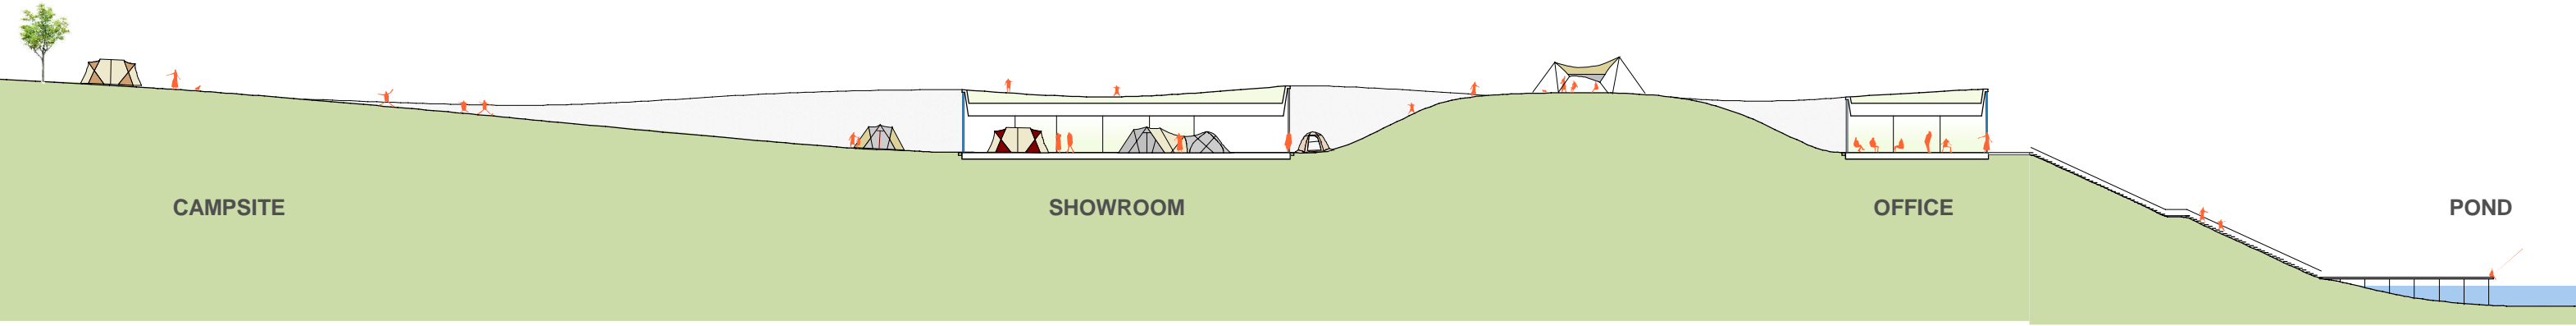

TRUCK TRAIL

CAMPSITE H
(24site)

CAMPSITE G
(21site)

TRUCK ENTRANCE

PARKING
(165 lot)

CAMPSITE A
(31site)

VIEW DECK

FISHING DECK

CAMPSITE F
(25site)

FISHING DECK

SHOWROOM ENTRANCE

CAMPSITE E
(7site)

CAMPSITE D
(20site)

CAMPSITE B
(42site)

CAMPSITE C
(80site)

OUTDOOR THEATER

S=1:2000

SITE PLAN

CAMPSITE

SHOWROOM

OFFICE

POND

SECTION 1

CAMPSITE